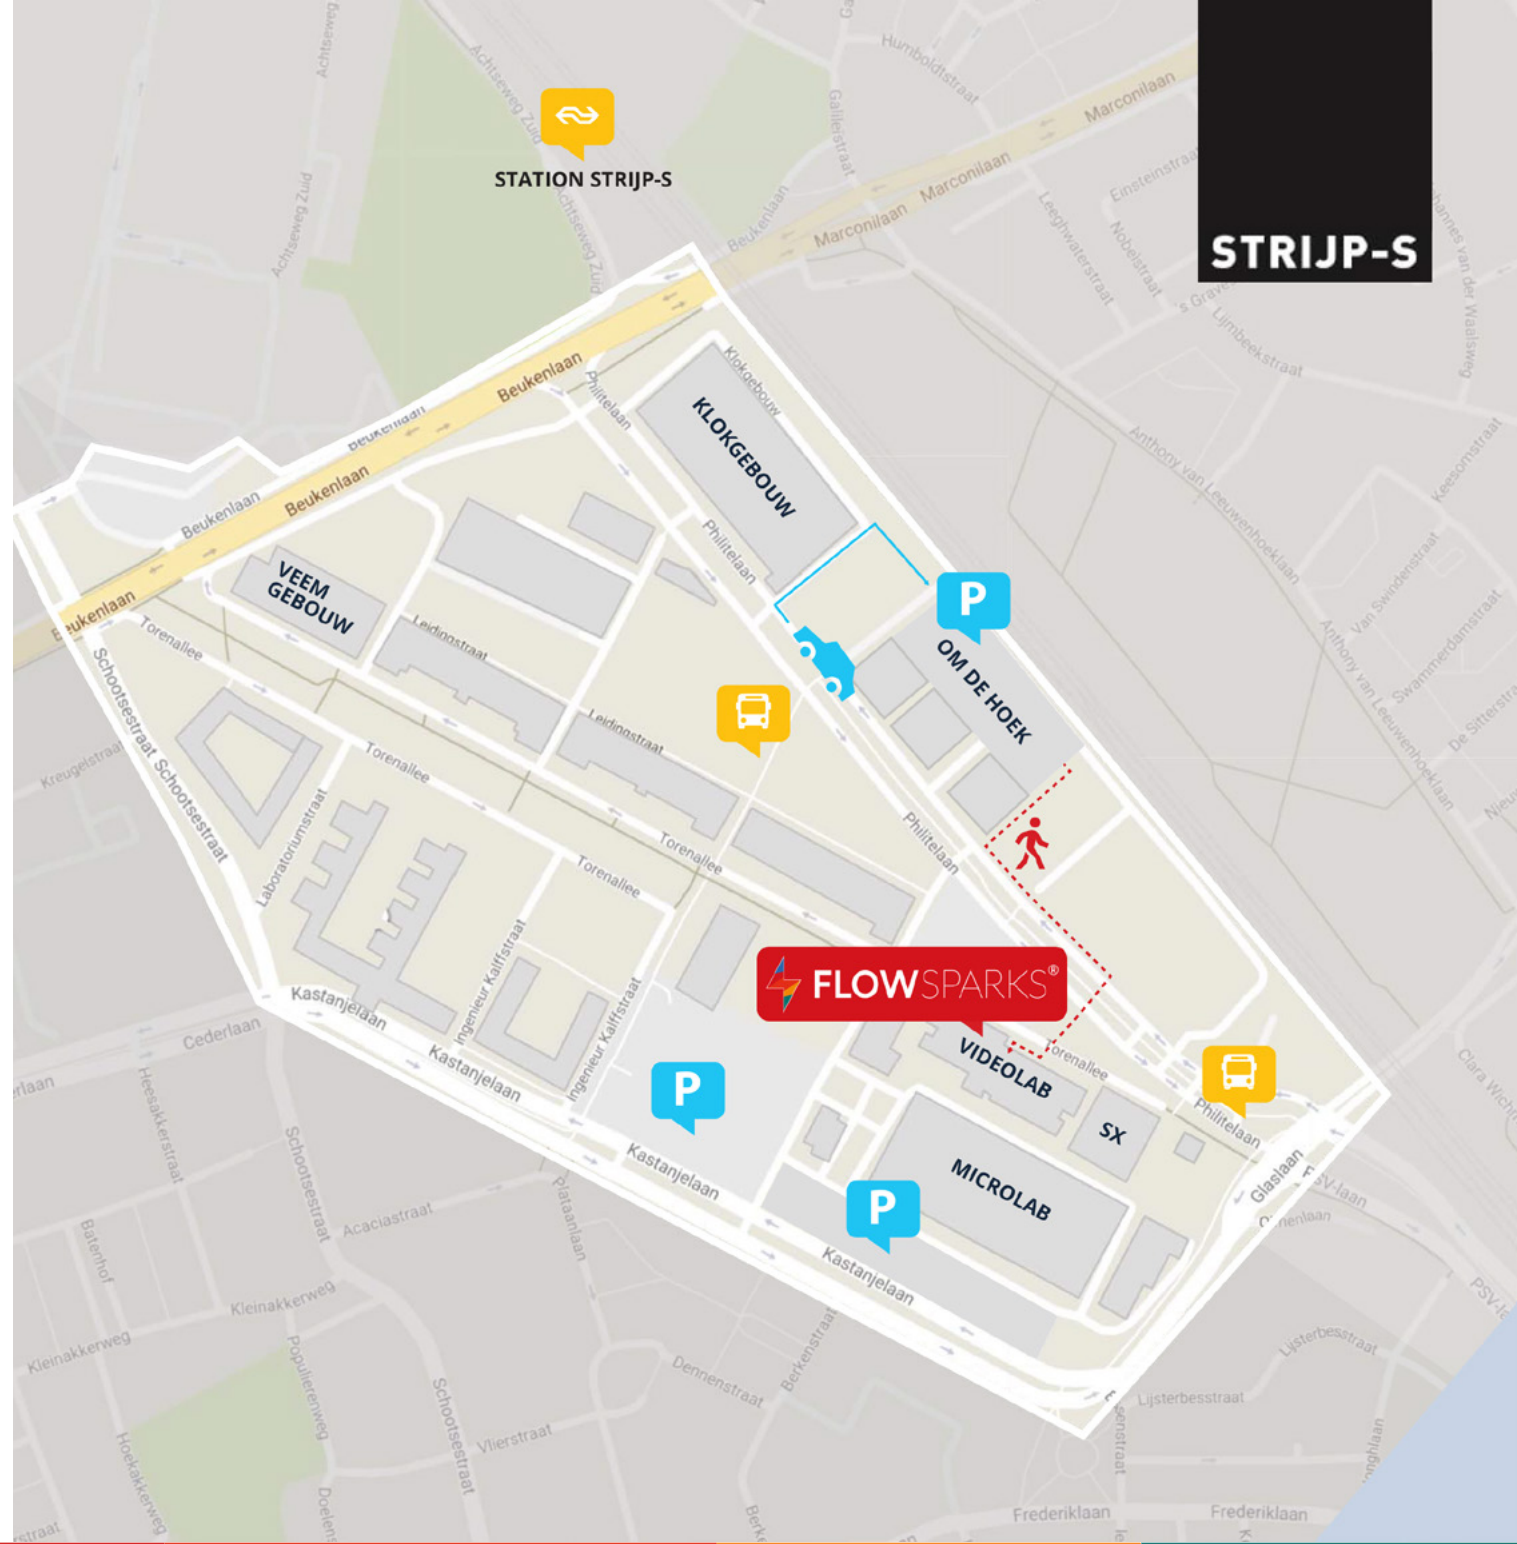

Directions

Our office is located on the fourth floor of the Videolab in Eindhoven (Torenallee 20, 5617BC). The building is clearly recognizable from the outside: the roof at the entrance says Torenallee 20.

From the Beukenlaan

When you drive from Beukenlaan to Strijp-S, you can see a chimney on Philitleaan in the distance. When you approach this chimney, you will see the Videolab building on your right.

From the center

When you drive from the center to Strijp-S, you will see a chimney on Philitleaan in the distance. When you approach this chimney, you will see the building Videolab on your left.

STRIJP-S